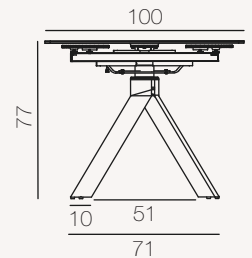

NEW AUSTIN[®]

REF :
DT181 / DT418 / DT187 / DT487

Version shown
DT187SI (Silver plate finish)

Category
Dining Table

For use
Interior

Dimensions available

DT181 / DT418 :
95/135 x 135 x h77/75 cm

DT187 / DT487 :
100/150 x 150 x h77/75 cm

DT181 / DT418

DT187 / DT487

Unit : centimetre

MECHANISM

Synchronized manual system with two lateral extensions of 20 or 25 cm.

DT181 / DT418 : Up to 4 seats
DT187 / DT487 : Up to 6 seats

DT181 / DT418 : Up to 6 seats
DT187 / DT487 : Up to 8 seats

© Registered design (INPI : 20222320)

© Patented model (Ref. INPI FR1870192)

PACKAGING.....

DT181/ DT418 (Size : 95/135 x 135 x h77/75 cm)

	Plate	Legs	Total
Number of packages	1 package	1 package	2
Gross weight (Product + packaging)	71 kg	9 kg	80 kg
Net weight	66 kg	7,8 kg	73,8 kg
Package size	145 x 100 x 26 cm	77 x 70 x 24 cm	

DT187/ DT487 (Size : 100/150 x 150 x h77/75 cm)

	Plate	Legs	Total
Number of packages	1 package	1 package	2
Gross weight (Product + packaging)	86 kg	9 kg	95 kg
Net weight	83 kg	7,8 kg	90,8 kg
Package size	160 x 100 x 26 cm	77 x 70 x 24 cm	