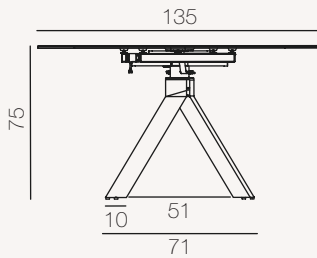

NEW AUSTIN[®]

REF :
DT181 / DT418 / DT187 / DT487

Version shown
DT187SI (Silver plate finish)

Category
Dining Table

For use
Interior

Dimensions available

DT181 / DT418 :
95/135 x 135 x h77/75 cm

DT187 / DT487 :
100/150 x 150 x h77/75 cm

DT181 / DT418

DT187 / DT487

Unit : centimetre

MECHANISM

Synchronized manual system with two lateral extensions of 20 or 25 cm.

DT181 / DT418 : Up to 4 seats
DT187 / DT487 : Up to 6 seats

DT181 / DT418 : Up to 6 seats
DT187 / DT487 : Up to 8 seats

© Registered design (INPI : 20222320)

© Patented model (Ref. INPI FR1870192)

PACKAGING.....

DT181/ DT418 (Size : 95/135 x 135 x h77/75 cm)

	Plate	Legs	Total
Number of packages	1 package	1 package	2
Gross weight (Product + packaging)	71 kg	9 kg	80 kg
Net weight	66 kg	7,8 kg	73,8 kg
Package size	145 x 100 x 26 cm	77 x 70 x 24 cm	

DT187/ DT487 (Size : 100/150 x 150 x h77/75 cm)

	Plate	Legs	Total
Number of packages	1 package	1 package	2
Gross weight (Product + packaging)	86 kg	9 kg	95 kg
Net weight	83 kg	7,8 kg	90,8 kg
Package size	160 x 100 x 26 cm	77 x 70 x 24 cm	