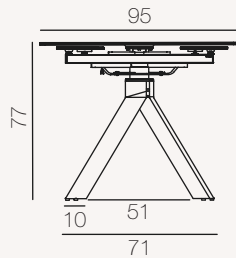

NEW AUSTIN[®]

REF :
DT181 / DT418 / DT187 / DT487

Version shown
DT187SI (Silver plate finish)

Category
Dining Table

For use
Interior

Dimensions available

DT181 / DT418 :
95/135 x 135 x h77/75 cm

DT187 / DT487 :
100/150 x 150 x h77/75 cm

DT181 / DT418

DT187 / DT487

Unit : centimetre

MECHANISM

Synchronized manual system with two lateral extensions of 20 or 25 cm.

DT181 / DT418 : Up to 4 seats
DT187 / DT487 : Up to 6 seats

DT181 / DT418 : Up to 6 seats
DT187 / DT487 : Up to 8 seats

© Registered design (INPI : 20222320)

© Patented model (Ref. INPI FR1870192)

PACKAGING.....

DT181/ DT418 (Size : 95/135 x 135 x h77/75 cm)

	Plate	Legs	Total
Number of packages	1 package	1 package	2
Gross weight (Product + packaging)	71 kg	9 kg	80 kg
Net weight	66 kg	7,8 kg	73,8 kg
Package size	145 x 100 x 26 cm	77 x 70 x 24 cm	

DT187/ DT487 (Size : 100/150 x 150 x h77/75 cm)

	Plate	Legs	Total
Number of packages	1 package	1 package	2
Gross weight (Product + packaging)	86 kg	9 kg	95 kg
Net weight	83 kg	7,8 kg	90,8 kg
Package size	160 x 100 x 26 cm	77 x 70 x 24 cm	