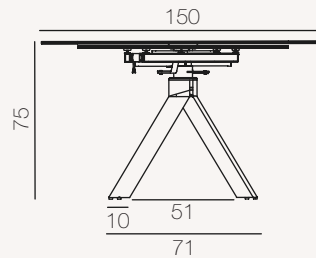

NEW AUSTIN[®]

REF :
DT181 / DT418 / DT187 / DT487

Version shown
DT187SI (Silver plate finish)

Category
Dining Table

For use
Interior

Dimensions available

DT181 / DT418 :
95/135 x 135 x h77/75 cm

DT187 / DT487 :
100/150 x 150 x h77/75 cm

DT181 / DT418

DT187 / DT487

Unit : centimetre

MECHANISM

Synchronized manual system with two lateral extensions of 20 or 25 cm.

DT181 / DT418 : Up to 4 seats
DT187 / DT487 : Up to 6 seats

DT181 / DT418 : Up to 6 seats
DT187 / DT487 : Up to 8 seats

© Registered design (INPI : 20222320)

© Patented model (Ref. INPI FR1870192)

PACKAGING.....

DT181/ DT418 (Size : 95/135 x 135 x h77/75 cm)

	Plate	Legs	Total
Number of packages	1 package	1 package	2
Gross weight (Product + packaging)	71 kg	9 kg	80 kg
Net weight	66 kg	7,8 kg	73,8 kg
Package size	145 x 100 x 26 cm	77 x 70 x 24 cm	

DT187/ DT487 (Size : 100/150 x 150 x h77/75 cm)

	Plate	Legs	Total
Number of packages	1 package	1 package	2
Gross weight (Product + packaging)	86 kg	9 kg	95 kg
Net weight	83 kg	7,8 kg	90,8 kg
Package size	160 x 100 x 26 cm	77 x 70 x 24 cm	